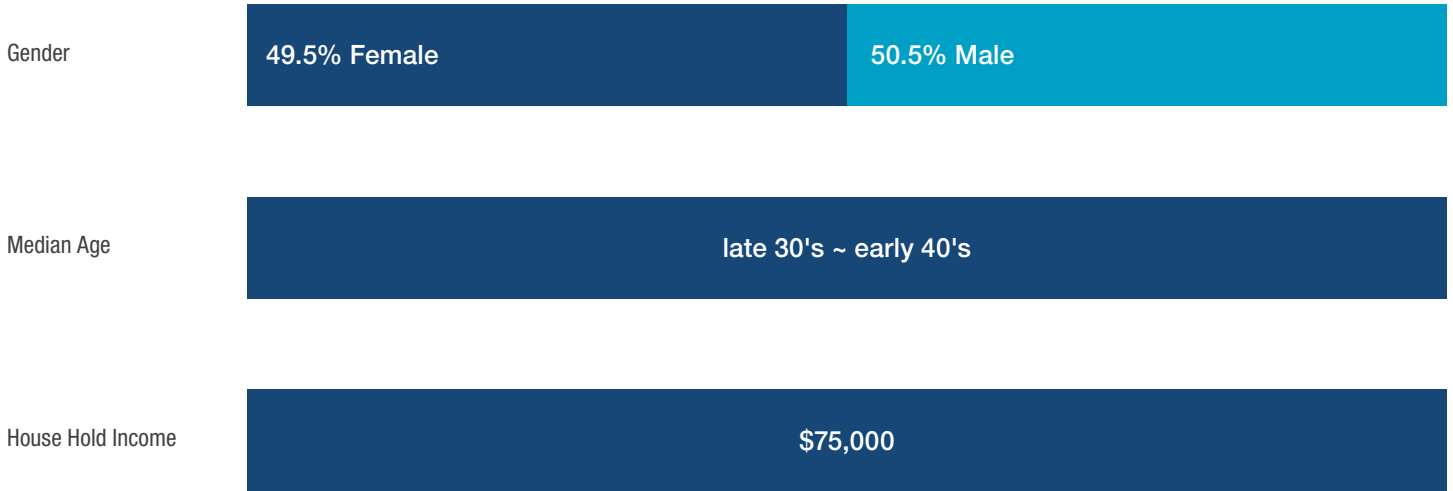

JAL Skyward

Reach Every Traveler Aboard Japan's Largest Airline Carrier

Japan Airlines (JAL) is Japan's largest airline carrier, flying more than 5 million passengers to America each year. There are multi-media and multi-language opportunities using a variety of media, including in-flight magazines and in-flight videos. JAL's worldwide network serves 43 cities, in 25 countries, around the globe.

With both Japanese and English sections, Skyward magazine is an excellent medium to reach the Japanese market. JAL is the largest overseas airline in Japan, flying over 32% of the flights in and out of the country. This monthly in-flight magazine is regarded as a high quality, interesting, informative, and entertaining publication. It features destination stories, news topics, essays by famous people, and interviews.

Issuance: Monthly | **Language:** Japanese, Chinese, English | **Circulation:** 750,000 | **Cost for Readers:** Free

Distribution: Seat pockets on every JAL international flight

Designated Media for Merchants at: Ala Moana Center

Past Topics Featured: Hawaii: A Tie Between Aloha and the Locals; Okinawa: Relax, Refresh: Ryukyu Resort; Seven Seas in Japan.