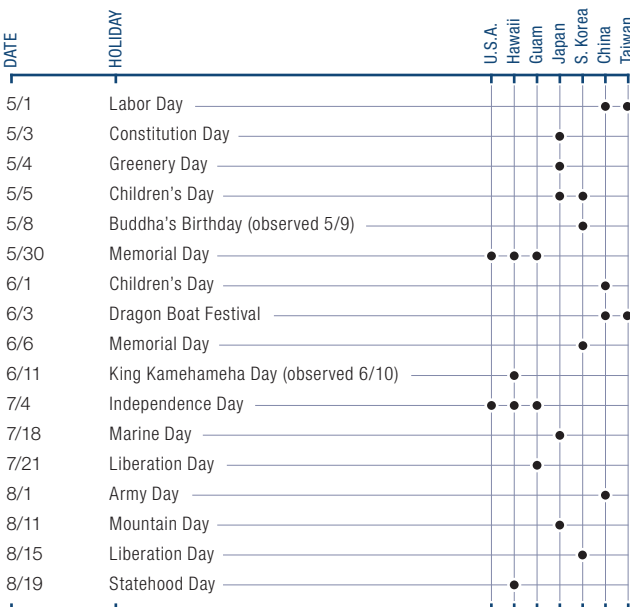

May 2022						
SUN	MON	TUE	WED	THU	FRI	SAT
1 CN TW	2	3 JP	4 JP	5 JP KR	6	7
8 KR	9	10	11	12	13	14
15	16	17	18	19	20	21
22	23	24	25	26	27	28
29	30 US HI GU	31				

June 2022						
SUN	MON	TUE	WED	THU	FRI	SAT
			1 CN	2	3 CN TW	4
5	6 KR	7	8	9	10	11 HI
12	13	14	15	16	17	18
19	20	21	22	23	24	25
26	27	28	29	30		

July 2022						
SUN	MON	TUE	WED	THU	FRI	SAT
					1	2
3	4 US HI GU	5	6	7	8	9
10	11 US HI GU	12	13	14	15	16
17	18 JP	19	20	21 GU	22	23
24	25	26	27	28	29	30
31						

August 2022						
SUN	MON	TUE	WED	THU	FRI	SAT
	1 CN	2	3	4	5	6
7	8	9	10	11 JP	12	13
14	15 KR	16	17	18	19 HI	20
21	22	23	24	25	26	27
28	29	30	31			

KEY

US = U.S.A.

KR = S. Korea

HI = Hawaii

CN = China

GU = Guam

TW = Taiwan

JP = Japan

Japanese Golden Week
4/29/2022-5/5/2022

MARKET INSIGHTS

- Offices in Japan will be closed on 4/29-5/5 for **Japanese Golden Week**.
- Offices in China will be closed on 5/1-5/5 for Labor Day.
- Offices in China and Taiwan will be closed on 6/3-6/5 for Dragon Boat festival.
- Offices in Japan will be closed on 8/13-8/15 for **Obon**.

*office closure dates may vary